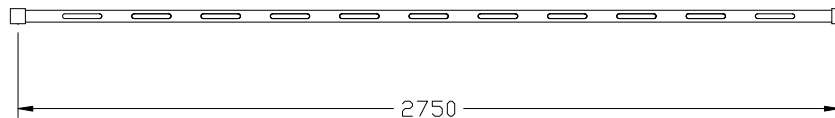

Bow Top Railing

PR-BT

DIM A	DIM B	POSTS	RAILS	BARS
900	600	50x50	40x5	12mm
1200	600	50x50	40x8	16mm
1500	600	50x50	40x8	16mm
1800	750	60x60	40x10	16mm
2400	750	60x60	40x10	20mm

Procter Fencing Systems.
Ash Lane, Aberford Road,
Garforth
Leeds LS25 2HQ
Tel. 01132 862586 Fax. 01132 867376
Sales@fencingmaterials.co.uk
www.fencingmaterials.co.uk