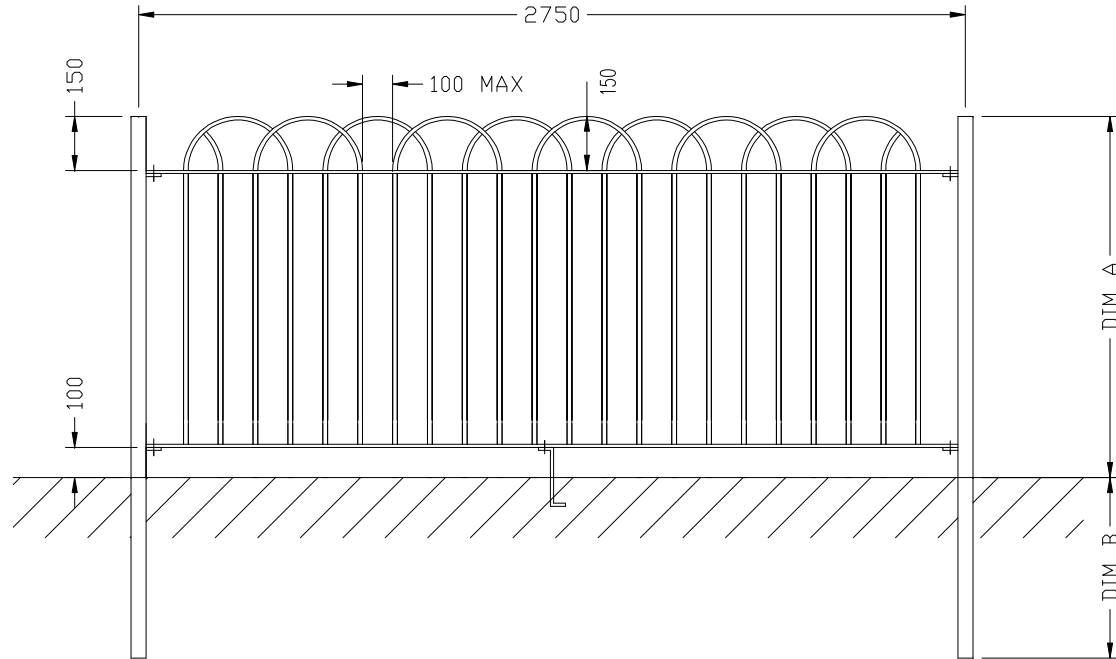

Bow Top Railing

PR-BT

DIM A	DIM B	POSTS	RAILS	BARS
900	600	50x50	40x5	12mm
1200	600	50x50	40x8	16mm
1500	600	50x50	40x8	16mm
1800	750	60x60	40x10	16mm
2400	750	60x60	40x10	20mm

Procter Fencing Systems.
Ash Lane, Aberford Road,
Garforth
Leeds LS25 2HQ
Tel. 01132 862586 Fax. 01132 867376
Sales@fencingmaterials.co.uk
www.fencingmaterials.co.uk

PR-BT(I)

DIM A	DIM B	POSTS	RAILS	BARs
900	600	50x50	40x5	12mm
1200	600	50x50	40x8	16mm
1500	600	50x50	40x8	16mm
1800	750	60x60	40x10	16mm
2400	750	60x60	40x10	20mm

Procter Fencing Systems.
Ash Lane, Aberford Road,
Garforth
Leeds LS25 2HQ
Tel. 01132 862586 Fax. 01132 867376
Sales@fencingmaterials.co.uk
www.fencingmaterials.co.uk