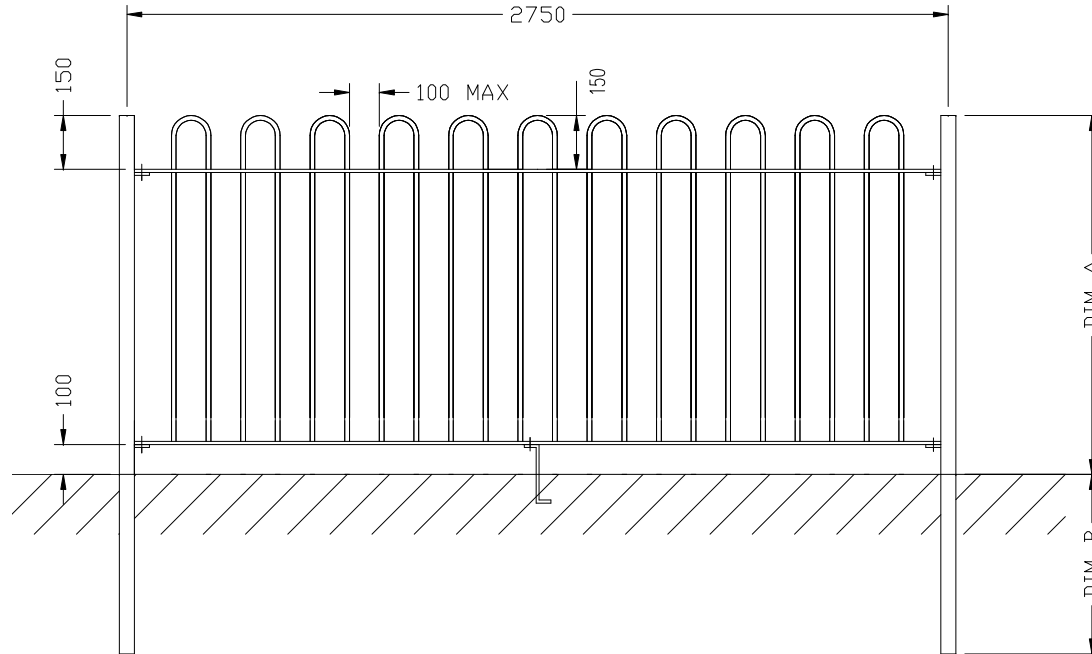

Bow Top Railing

PR-BT

DIM A	DIM B	POSTS	RAILS	BARS
900	600	50x50	40x5	12mm
1200	600	50x50	40x8	16mm
1500	600	50x50	40x8	16mm
1800	750	60x60	40x10	16mm
2400	750	60x60	40x10	20mm

Procter Fencing Systems.
Ash Lane, Aberford Road,
Garforth
Leeds LS25 2HQ
Tel. 01132 862586 Fax. 01132 867376
Sales@fencingmaterials.co.uk
www.fencingmaterials.co.uk

PR-BT(I)

DIM A	DIM B	POSTS	RAILS	BARs
900	600	50x50	40x5	12mm
1200	600	50x50	40x8	16mm
1500	600	50x50	40x8	16mm
1800	750	60x60	40x10	16mm
2400	750	60x60	40x10	20mm

Procter Fencing Systems.
Ash Lane, Aberford Road,
Garforth
Leeds LS25 2HQ
Tel. 01132 862586 Fax. 01132 867376
Sales@fencingmaterials.co.uk
www.fencingmaterials.co.uk