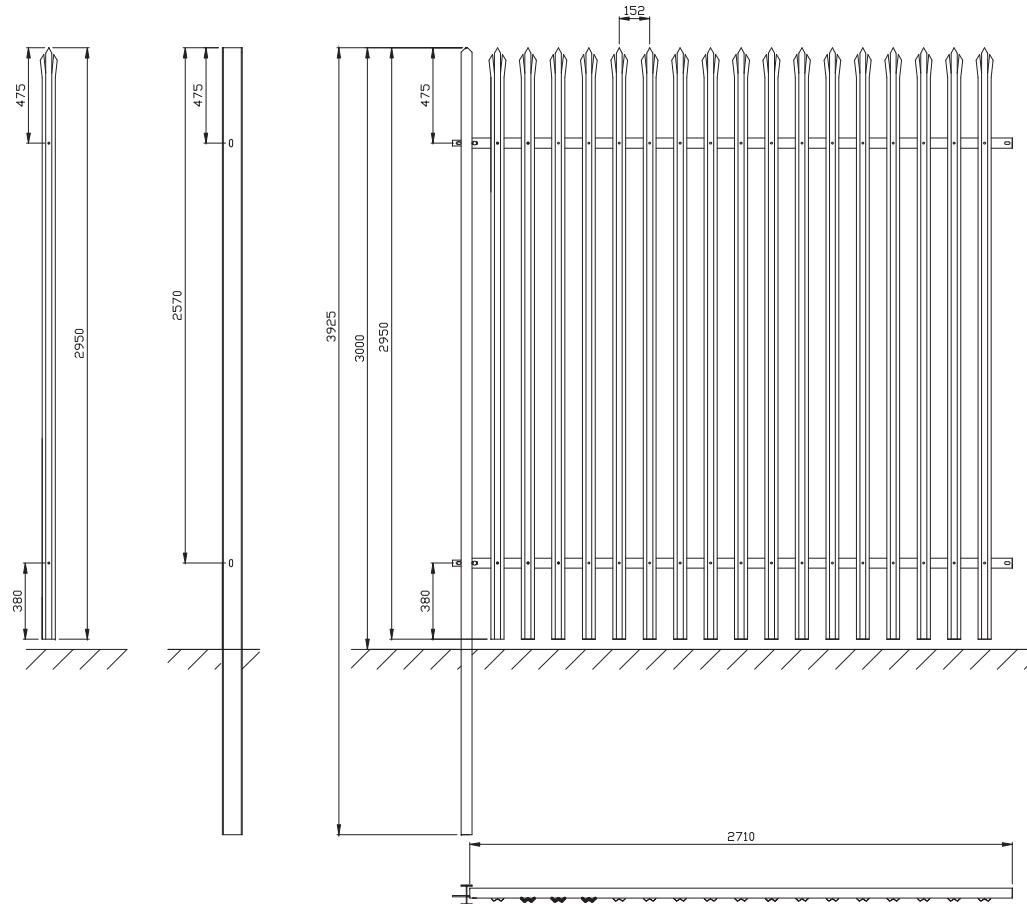

## 3.0 High Palisade

PAL-3.0

**PROCTER STANDARD 3.0M HIGH PALISADE**

**PALE PROFILES AVAILABLE:**

- 2.0 MM W
- 2.5 MM W
- 3.0 MM W
- 2.5 MM D
- 3.0 MM D
- 3.5 MM D

**HEAD TYPE AVAILABLE:**

- SINGLE POINT
- TRIPLE POINT AND SPLAYED (SHOWN)
- ROUNDED TOP
- ROUNDED TOP AND NOTCHED

**PALES (17NO PER BAY)**

- 50 X 50 X 6 RSA RAILS (2NO PER BAY)
- 100 X 55 IPE POSTS (1NO PER BAY)
- 140 X 30 X 6 FISH PLATES (2NO PER BAY)
- M8 X 25 T HEAD PALE FIXINGS WITH SNAP OFF NUTS (34NO PER BAY)
- M12 X 30 BUTTON HEAD/CUP SQUARE RAIL FIXINGS (2NO PER RAIL)