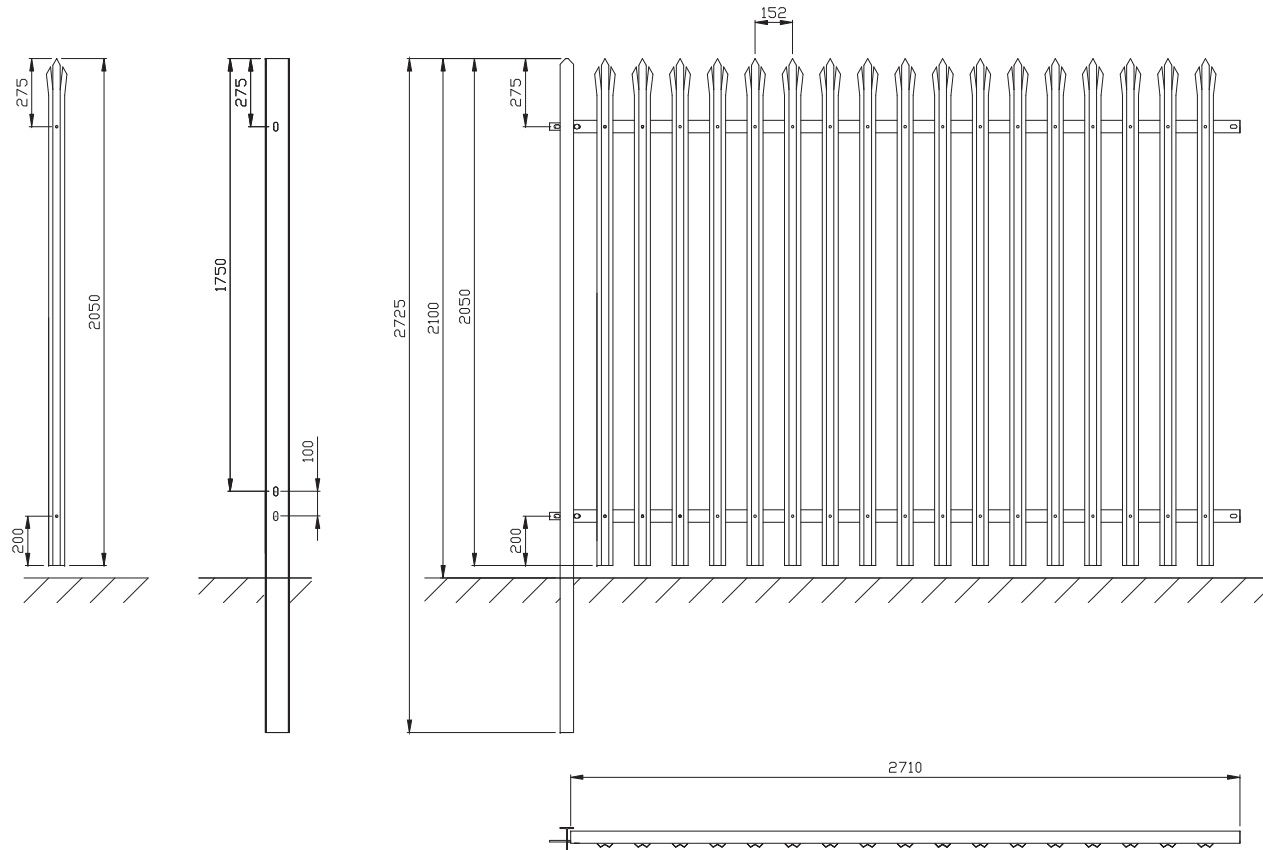

2.1 High Palisade

PAL-2.1

PROCTER STANDARD 2.1M HIGH PALISADE

PALE PROFILES AVAILABLE:

2.0 MM W
2.5 MM W
3.0 MM W
2.5 MM D
3.0 MM D
3.5 MM D

HEAD TYPE AVAILABLE:

SINGLE POINT
TRIPLE POINT AND SPLAYED (SHOWN)
ROUNDED TOP
ROUNDED TOP AND NOTCHED

PALES (17NO PER BAY)

50 X 50 X 6 RSA RAILS (2NO PER BAY)
100 X 55 IPE POSTS (1NO PER BAY)
140 X 30 X 6 FISH PLATES (2NO PER BAY)
M8 X 25 T HEAD PALE FIXINGS WITH SNAP OFF NUTS (34NO PER BAY)
M12 X 30 BUTTON HEAD/CUP SQUARE RAIL FIXINGS (2NO PER RAIL)