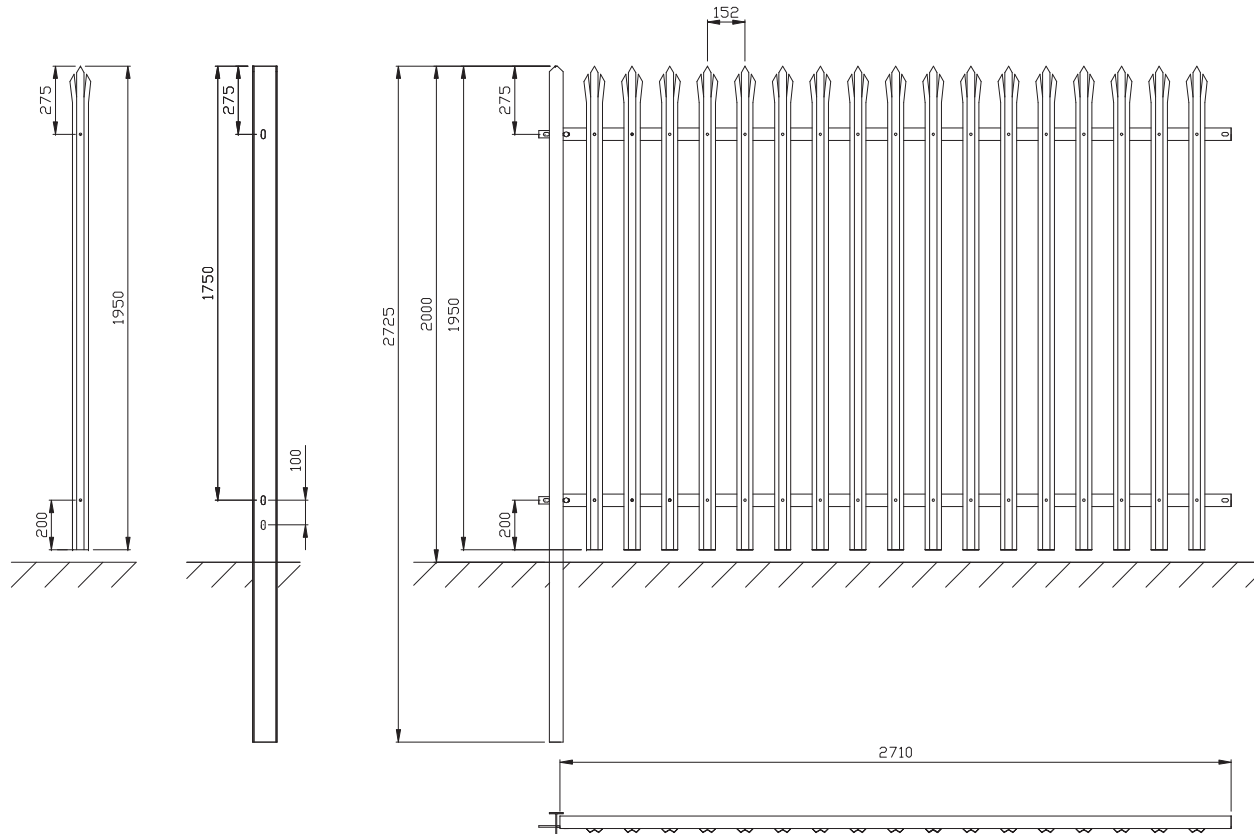

### PROCTER STANDARD 2.0M HIGH PALISADE

#### PALE PROFILES AVAILABLE:

2.0 MM W  
2.5 MM W  
3.0 MM W  
2.5 MM D  
3.0 MM D  
3.5 MM D

#### HEAD TYPE AVAILABLE:

SINGLE POINT  
TRIPLE POINT AND SPLAYED (SHOWN)  
ROUNDED TOP  
ROUNDED TOP AND NOTCHED

#### PALES (17NO PER BAY)

50 X 50 X 6 RSA RAILS (2NO PER BAY)  
100 X 55 IPE POSTS (1NO PER BAY)  
140 X 30 X 6 FISH PLATES (2NO PER BAY)  
M8 X 25 T HEAD PALE FIXINGS WITH SNAP OFF NUTS (34NO PER BAY)  
M12 X 30 BUTTON HEAD/CUP SQUARE RAIL FIXINGS (2NO PER RAIL)