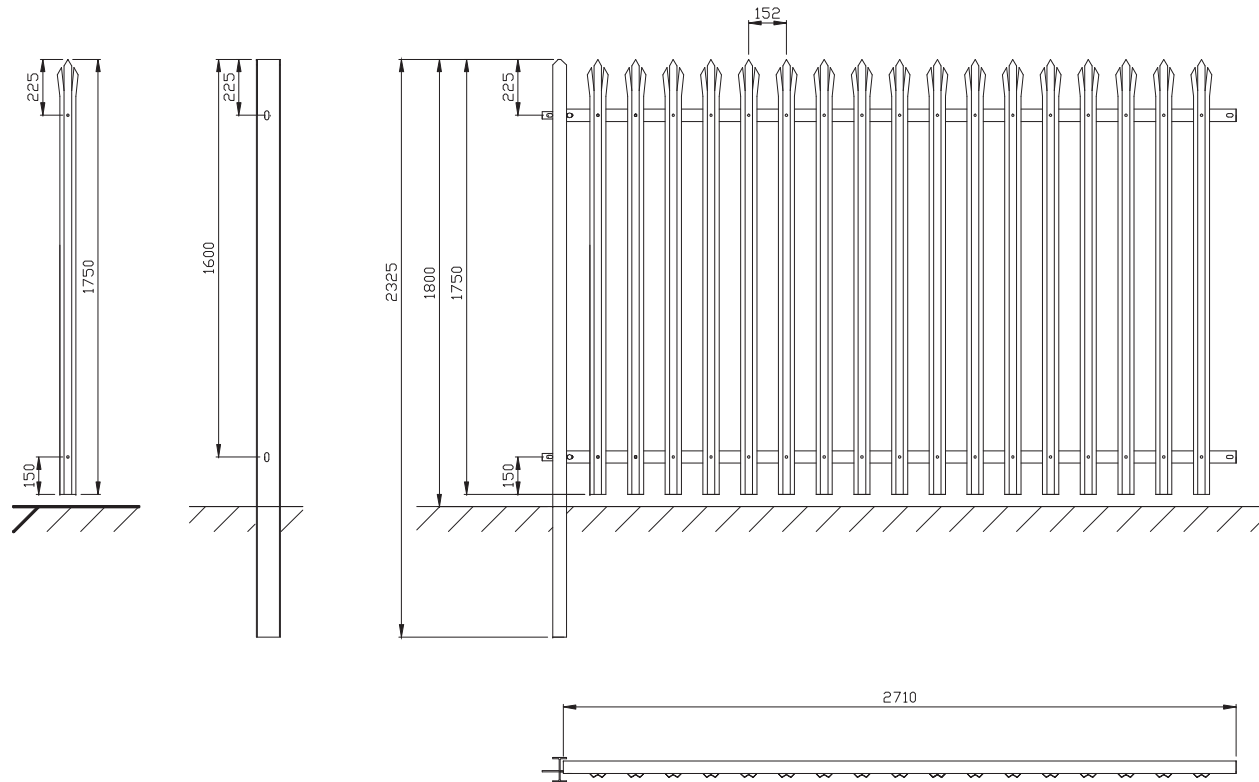

1.8 High Palisade

PAL-1.8

PROCTER STANDARD 1.8M HIGH PALISADE

PALE PROFILES AVAILABLE:

2.0 MM W
2.5 MM W
3.0 MM W
2.5 MM D
3.0 MM D
3.5 MM D

HEAD TYPE AVAILABLE:

SINGLE POINT
TRIPLE POINT AND SPLAYED (SHOWN)
ROUNDED TOP
ROUNDED TOP AND NOTCHED

PALES (17NO PER BAY)

50 X 50 X 6 RSA RAILS (2NO PER BAY)
100 X 55 IPE POSTS (1NO PER BAY)
140 X 30 X 6 FISH PLATES (2NO PER BAY)
M8 X 25 T HEAD PALE FIXINGS WITH SNAP OFF NUTS (34NO PER BAY)
M12 X 30 BUTTON HEAD/CUP SQUARE RAIL FIXINGS (2NO PER RAIL)