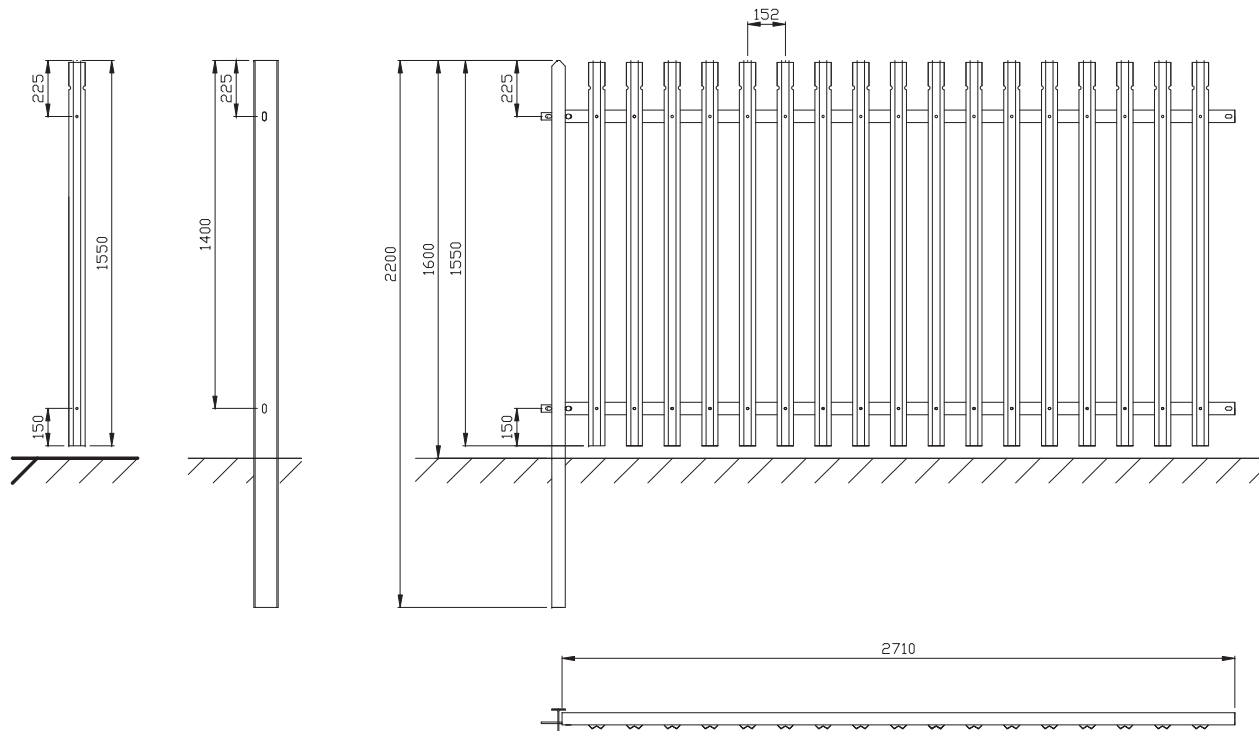

1.6 High Palisade

PAL-1.6

PROCTER STANDARD 1.6M HIGH PALISADE

PALE PROFILES AVAILABLE:

2.0 MM W
2.5 MM W
3.0 MM W
2.5 MM D
3.0 MM D
3.5 MM D

HEAD TYPE AVAILABLE:

SINGLE POINT
TRIPLE POINT AND SPLAYED (SHOWN)
ROUNDED TOP
ROUNDED TOP AND NOTCHED

PALES (17NO PER BAY)

50 X 50 X 6 RSA RAILS (2NO PER BAY)
100 X 55 IPE POSTS (1NO PER BAY)
140 X 30 X 6 FISH PLATES (2NO PER BAY)
M8 X 25 T HEAD PALE FIXINGS WITH SNAP OFF NUTS (34NO PER BAY)
M12 X 30 BUTTON HEAD/CUP SQUARE RAIL FIXINGS (2NO PER RAIL)